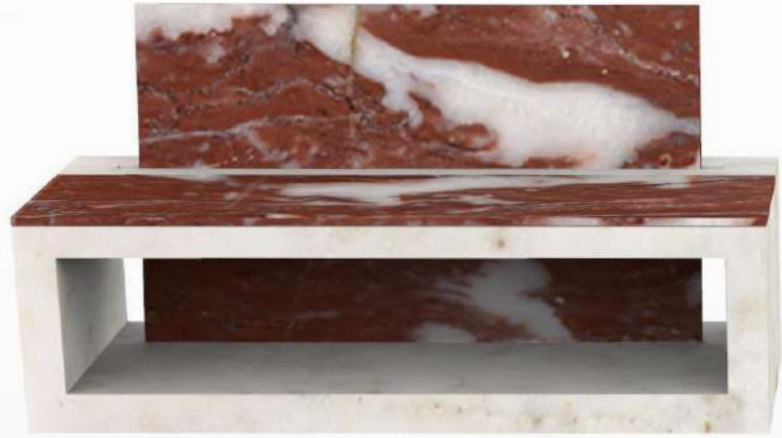

COULEURS

SÉRIE  
ESSENCE

CETTE RÉALISATION EST POSSIBLE AVEC LA COMBINAISON  
DE TOUTES LES COULEURS PROPOSÉES PAR MARBRES  
DE FRANCE.

SÉRIE  
LA MER

LA MER

A modern stone bench is the central focus, set in a park during cherry blossom season. The bench is made of large, rectangular blocks of stone. The seat and backrest are a light, veined marble, while the base is a darker, reddish-brown stone with white veining. The bench has a hollowed-out rectangular section at the bottom. In the background, there are several trees in full bloom with light pink blossoms. A black lamppost stands to the left of the bench. The ground is green grass with some fallen petals. The overall scene is bright and pleasant.

SÉRIE  
SYNTHESIS

SÉRIE  
QUADRO

SÉRIE  
PARIS

SÉRIE  
CUBE

A 3D rendered scene of a tropical beach. In the foreground, there are two large, light-colored, textured rocks on a sandy surface. Behind the rocks, four palm trees of varying heights stand in a row. The background shows a clear blue sky, a calm blue ocean, and a distant rocky coastline. The lighting suggests a bright, sunny day.

SÉRIE  
SAHARA

POT DE  
FLEURS

FONTAINE