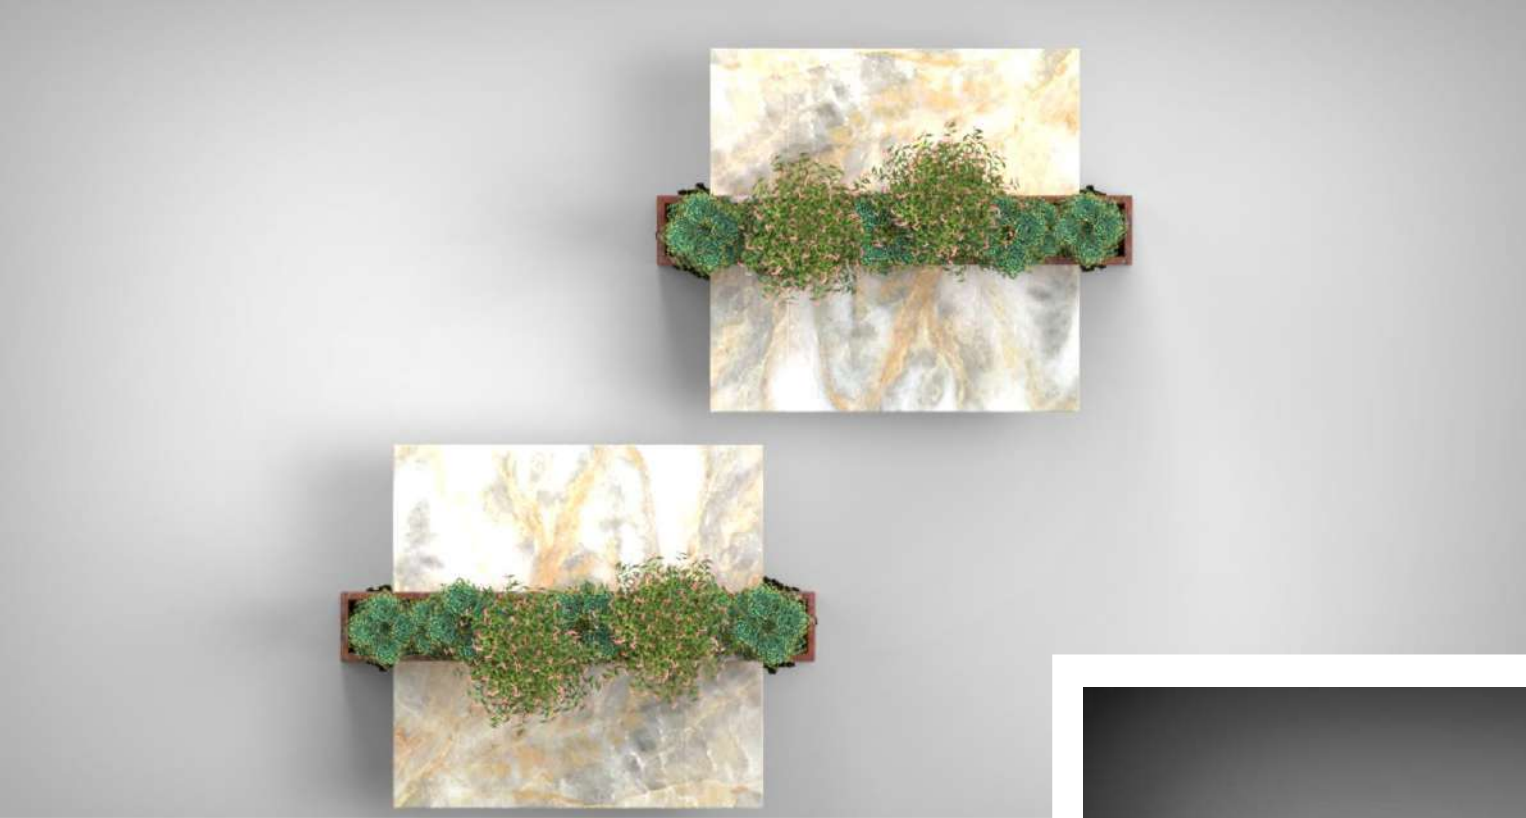

COULEURS

SÉRIE  
ESSENCE

CETTE RÉALISATION EST POSSIBLE AVEC LA COMBINAISON  
DE TOUTES LES COULEURS PROPOSÉES PAR MARBRES  
DE FRANCE.

SÉRIE  
LA MER

LA MER

A modern stone bench is the central focus, set in a park during cherry blossom season. The bench is made of large, rectangular blocks of stone. The seat and backrest are a light, veined marble, while the base is a darker, reddish-brown stone with white veining. The bench has a hollowed-out rectangular section at the bottom. In the background, there are several trees in full bloom with light pink blossoms. A black lamppost stands to the left of the bench. The ground is green grass with some fallen petals. The overall scene is bright and pleasant.

SÉRIE  
SYNTHESIS

SÉRIE  
QUADRO

SÉRIE  
PARIS

SÉRIE  
CUBE

A 3D rendered scene of a tropical beach. In the foreground, there are two large, light-colored, textured rocks on a sandy surface. Behind the rocks, four palm trees of varying heights stand in a row. The background shows a clear blue sky, a calm blue ocean, and a distant rocky coastline. The lighting suggests a bright, sunny day.

SÉRIE  
SAHARA

POT DE  
FLEURS

FONTAINE