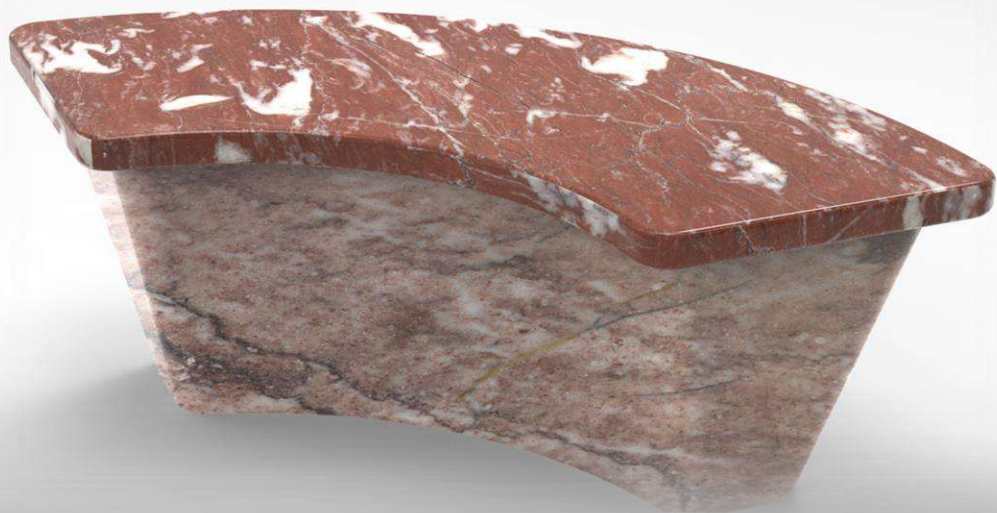

COULEURS

SÉRIE  
ESSENCE

CETTE RÉALISATION EST POSSIBLE AVEC LA COMBINAISON  
DE TOUTES LES COULEURS PROPOSÉES PAR MARBRES  
DE FRANCE.

SÉRIE  
LA MER

LA MER

A modern stone bench is the central focus, set in a park during cherry blossom season. The bench is made of large, rectangular blocks of stone. The seat and backrest are a light, veined marble, while the base is a darker, reddish-brown stone with white veining. The bench has a hollowed-out rectangular section at the bottom. In the background, there are several trees in full bloom with light pink blossoms. A black lamppost stands to the left of the bench. The ground is green grass with some fallen petals. The overall scene is bright and pleasant.

SÉRIE  
SYNTHESIS

SÉRIE  
QUADRO

SÉRIE  
PARIS

SÉRIE  
CUBE

A 3D rendered scene of a tropical beach. In the foreground, there are two large, light-colored, textured rocks on a sandy surface. Behind the rocks, four palm trees of varying heights stand in a row. The background shows a clear blue sky, a calm blue ocean, and a distant rocky coastline. The lighting suggests a bright, sunny day.

SÉRIE  
SAHARA

POT DE  
FLEURS

FONTAINE