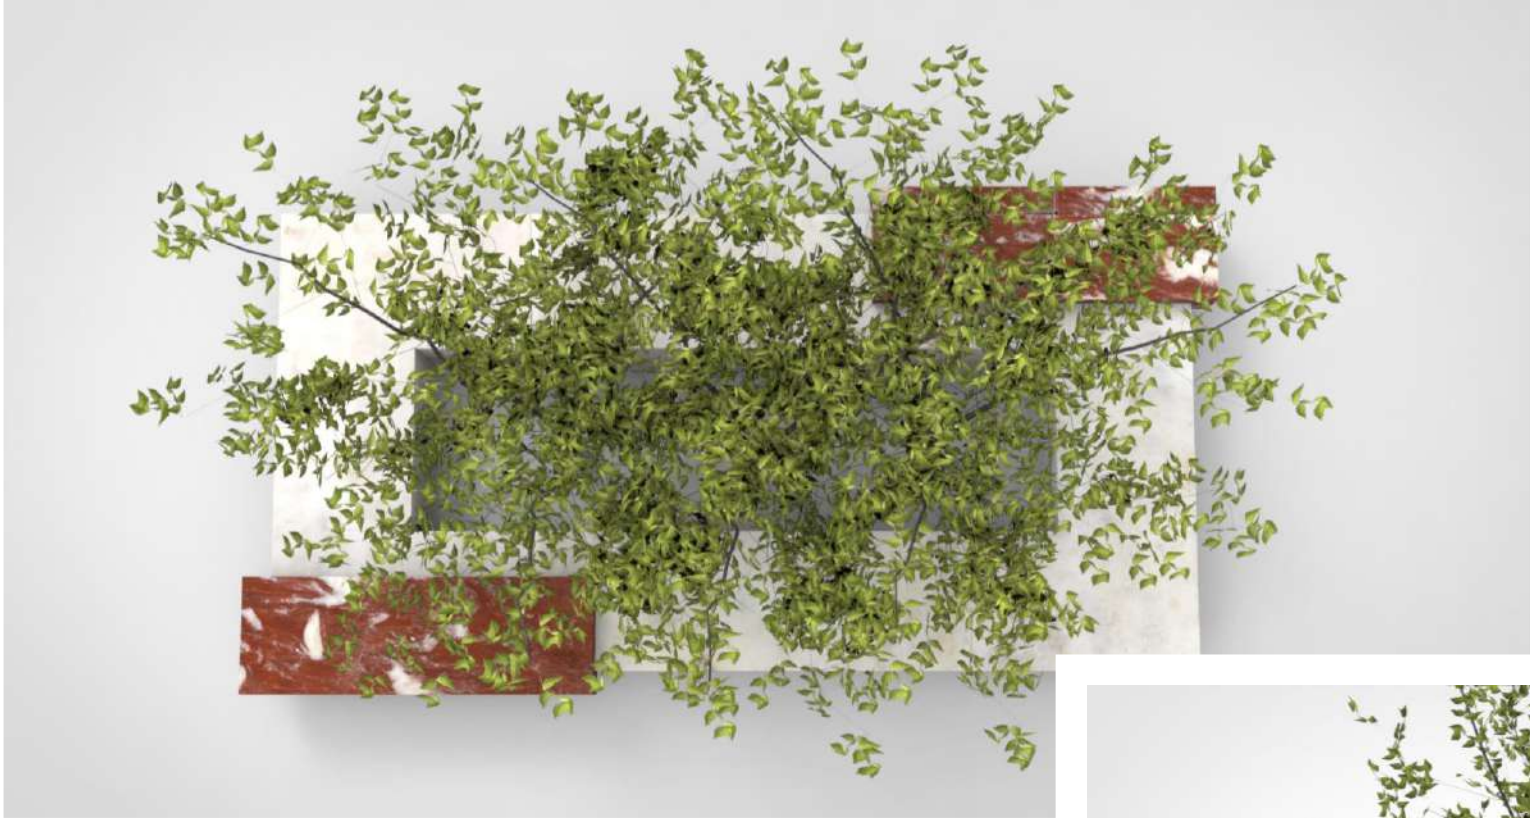

COULEURS

SÉRIE  
ESSENCE

CETTE RÉALISATION EST POSSIBLE AVEC LA COMBINAISON  
DE TOUTES LES COULEURS PROPOSÉES PAR MARBRES  
DE FRANCE.

SÉRIE  
LA MER

LA MER

A modern stone bench is the central focus, set in a park during cherry blossom season. The bench is made of large, rectangular blocks of stone. The seat and backrest are a light, veined marble, while the base is a darker, reddish-brown stone with white veining. The bench has a hollowed-out rectangular section at the bottom. In the background, there are several trees in full bloom with light pink blossoms. A black lamppost stands to the left of the bench. The ground is green grass with some fallen petals. The overall scene is bright and pleasant.

SÉRIE  
SYNTHESIS

SÉRIE  
QUADRO

SÉRIE  
PARIS

SÉRIE  
CUBE

A 3D rendered scene of a tropical beach. In the foreground, there are two large, light-colored, textured rocks on a sandy surface. Behind the rocks, four palm trees of varying heights stand in a row. The background shows a clear blue sky, a calm blue ocean, and a distant rocky coastline. The lighting suggests a bright, sunny day.

SÉRIE  
SAHARA

POT DE  
FLEURS

FONTAINE