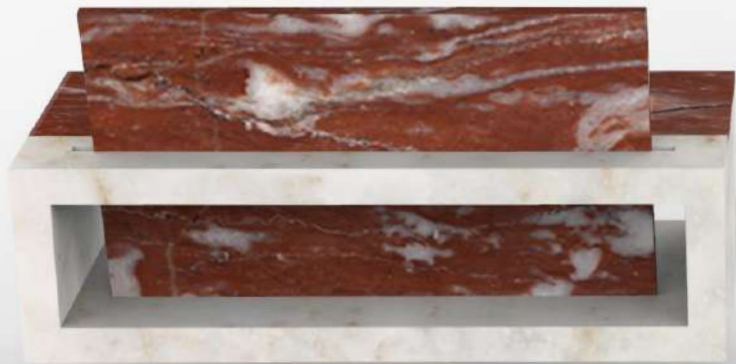

COULEURS

SÉRIE  
ESSENCE

CETTE RÉALISATION EST POSSIBLE AVEC LA COMBINAISON  
DE TOUTES LES COULEURS PROPOSÉES PAR MARBRES  
DE FRANCE.

SÉRIE  
LA MER

LA MER

A modern stone bench is the central focus, set in a park during cherry blossom season. The bench is made of large, rectangular blocks of stone. The seat and backrest are a light, veined marble, while the base is a darker, reddish-brown stone with white veining. The bench has a hollowed-out rectangular section at the bottom. In the background, there are several trees in full bloom with light pink blossoms. A black lamppost stands to the left of the bench. The ground is green grass with some fallen petals. The overall scene is bright and pleasant.

SÉRIE  
SYNTHESIS

SÉRIE  
QUADRO

SÉRIE  
PARIS

SÉRIE  
CUBE

A 3D rendered scene of a tropical beach. In the foreground, there are two large, light-colored, textured rocks on a sandy surface. Behind the rocks, four palm trees of varying heights stand in a row. The background shows a clear blue sky, a calm blue ocean, and a distant rocky coastline. The lighting suggests a bright, sunny day.

SÉRIE  
SAHARA

POT DE  
FLEURS

FONTAINE